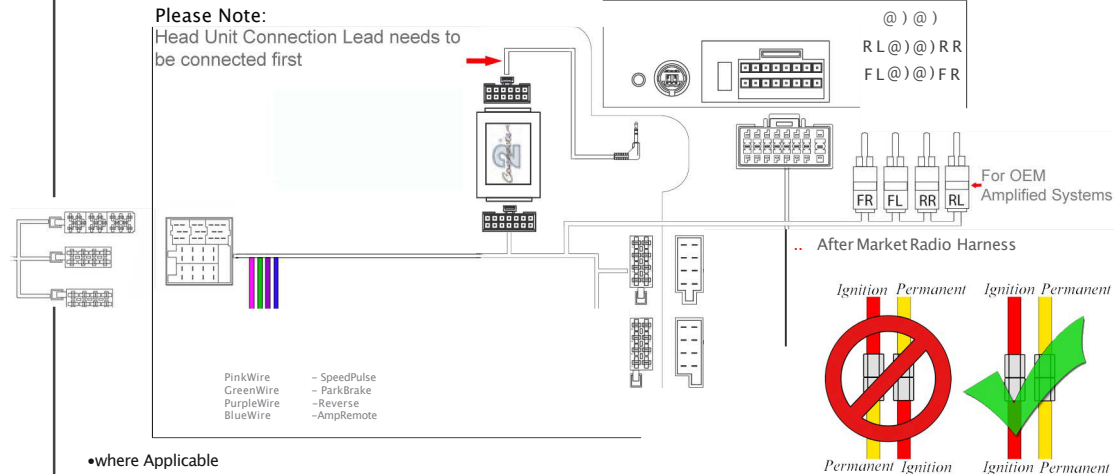

Installation Guide

Part No: CHAD4C Audi Can-Bus Steering Wheel Control Interface

Vehicle Compatibility:

Steering Wheel Control Functions

For Vehicle Compatibility visit Aerpro.com/chad4c

* Note All Dates are guide lines only as specifications of vehicles change