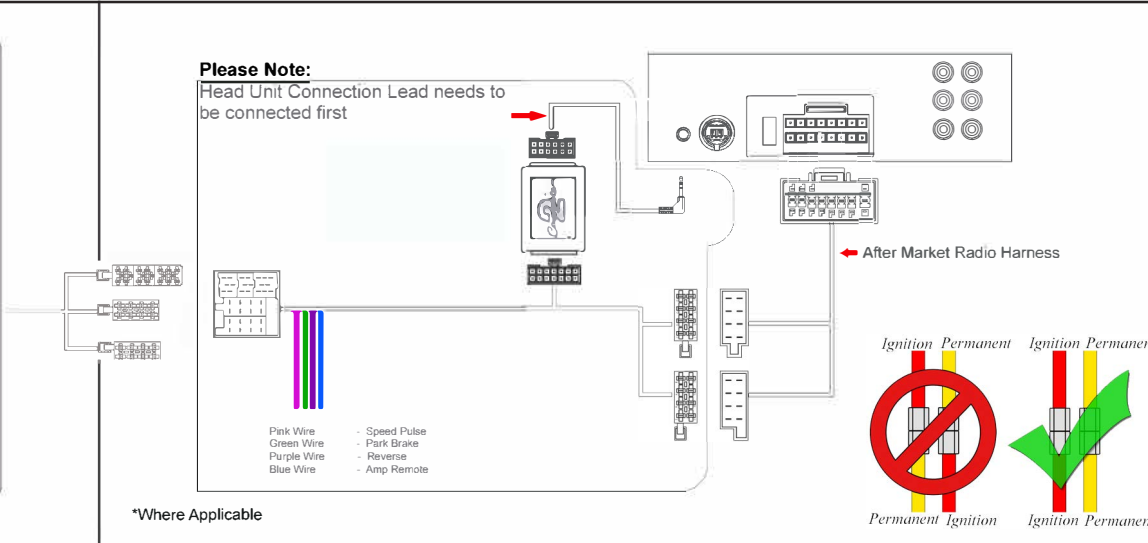

Installation Guide

Part No: CHAR2C Alfa Romeo Can-Bus Steering Wheel Control Interface

Vehicle Compatibility:

For Vehicle Compatibility visit <https://aerpro.com/CHAR2C>

Steering Wheel Control Functions

* Note All Dates are guide lines only as specifications of vehicles change