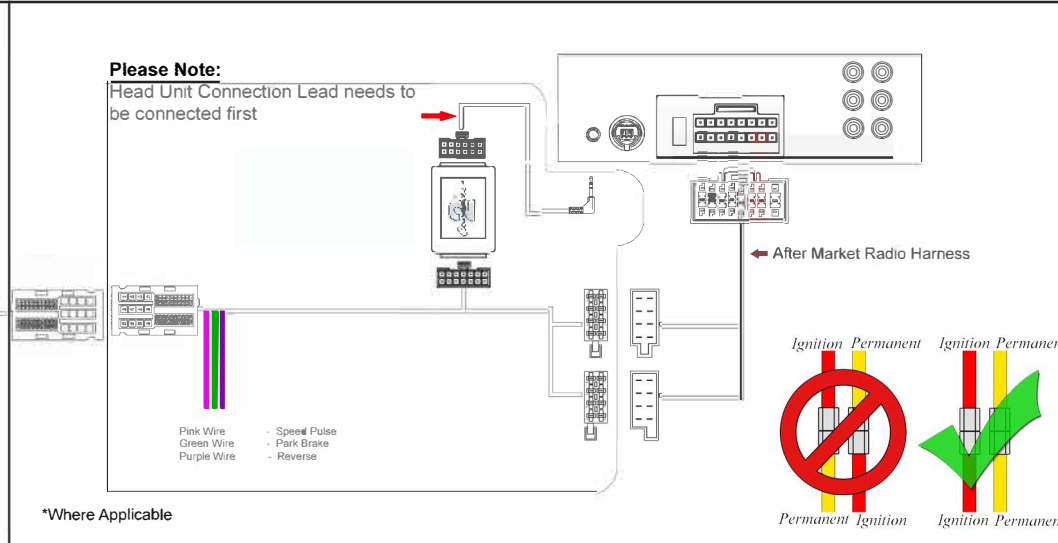

Installation Guide

Part No: CHAR5C Fiat Can-Bus Steering Wheel Control Interface

Steering Wheel Control Functions

Note for Installing a Sony head unit
Disconnect the interface from the vehicle. Open the interface box and ensure dipswitch 4 on the PCB is set to off.