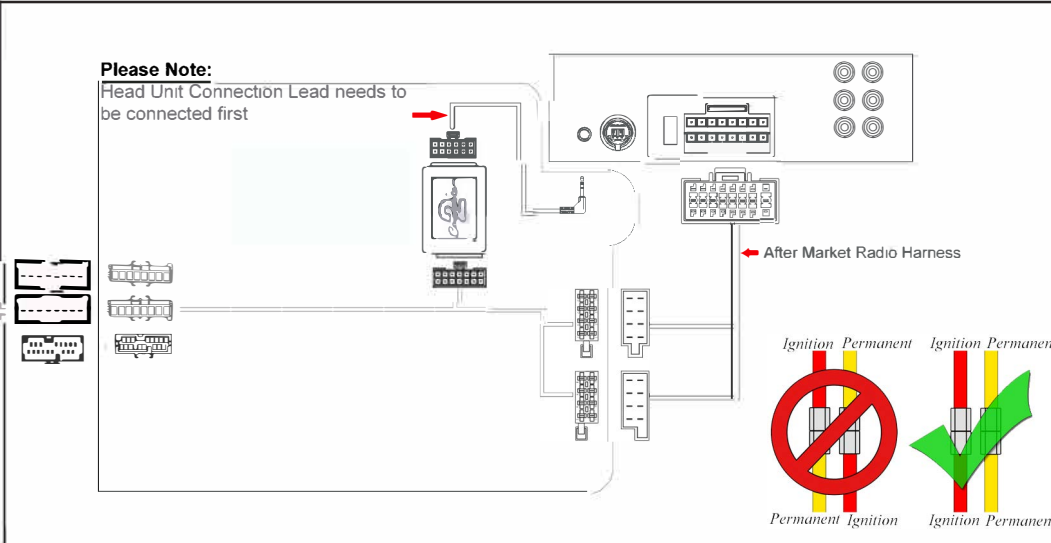

Installation Guide

Part No: CHFO13C Ford Steering Wheel Control Interface

Vehicle Compatibility:

For Vehicle Compatibility visit <https://aerpro.com/CHFO13C>

Steering Wheel Control Functions