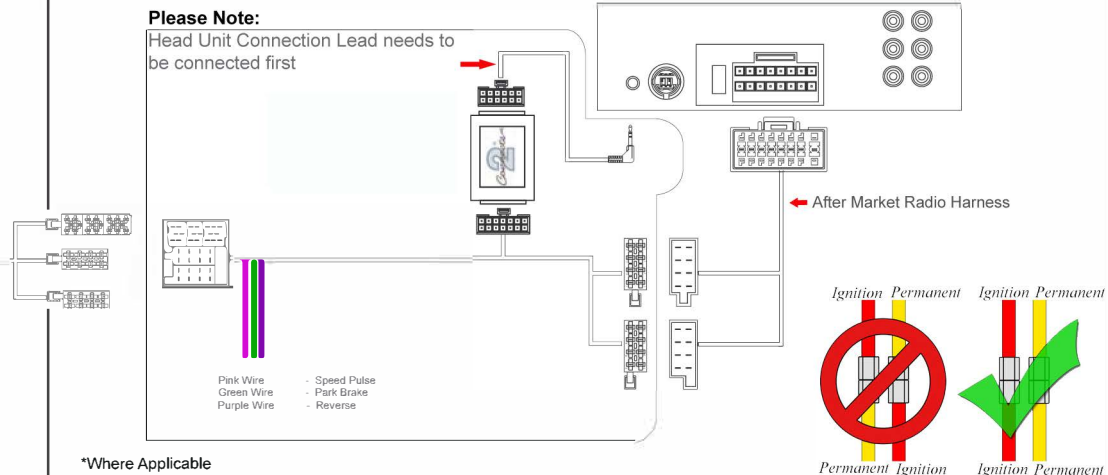

Installation Guide

Part No: CHFT4C Fiat Can-Bus Steering Wheel Control Interface

Steering Wheel Control Functions

Vehicle Compatibility:

For Vehicle Compatibility visit <https://aerpro.com/CHFT4C>

Mute

Volume +

Volume -

Source

Seek/Track+

Seek/Track-