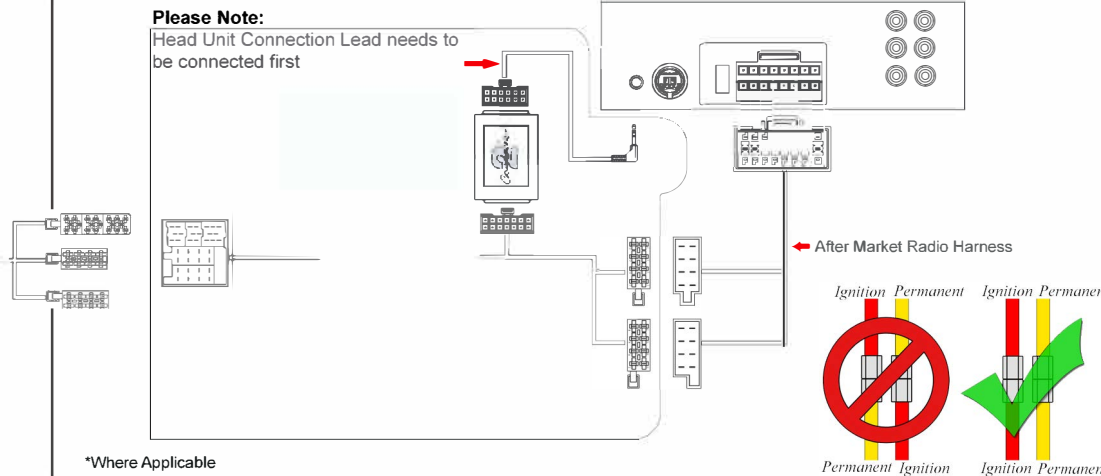

Installation Guide

Part No: CHHY10C Hyundai Steering Wheel Control Interface

Vehicle Compatibility:

For Vehicle Compatibility visit <https://aerpro.com/CHHY10C>

Steering Wheel Control Functions

* Note All Dates are guide lines only as specifications of vehicles change