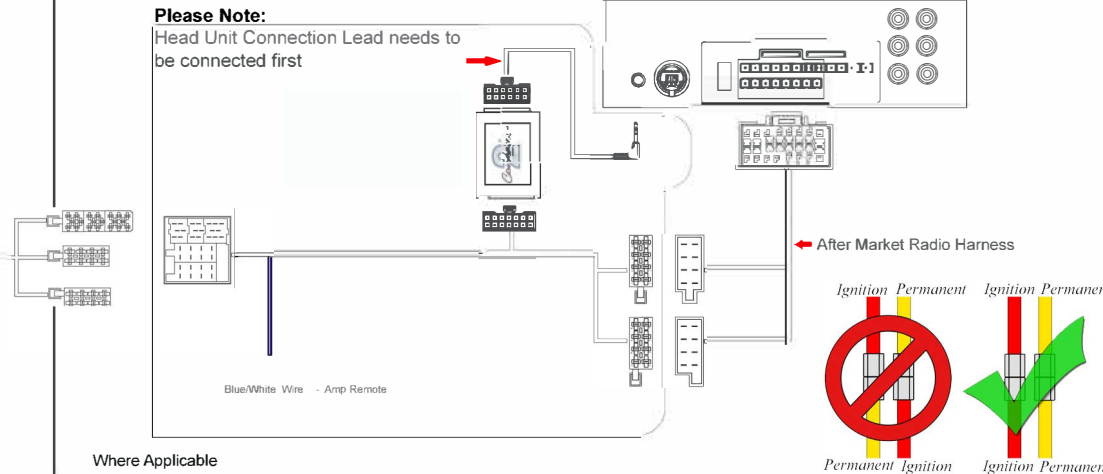

# Installation Guide

Part No: **CHKI3C** Kia Steering Wheel Control Interface

## Vehicle Compatibility: