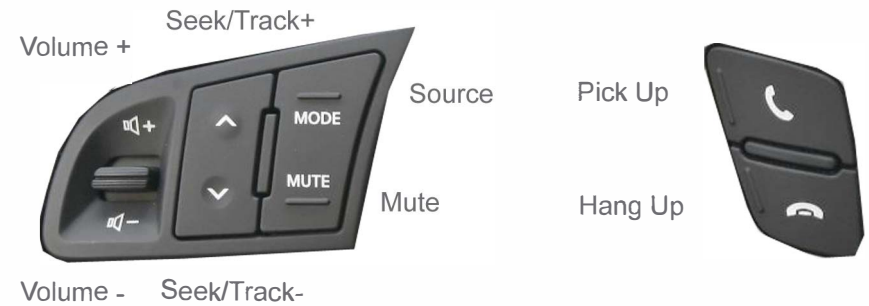

Vehicle Compatibility:

Steering Wheel Control Functions

For Vehicle Compatibility visit <https://aerpro.com/CHKI3C>

* Note All Dates are guide lines only as specifications of vehicles change