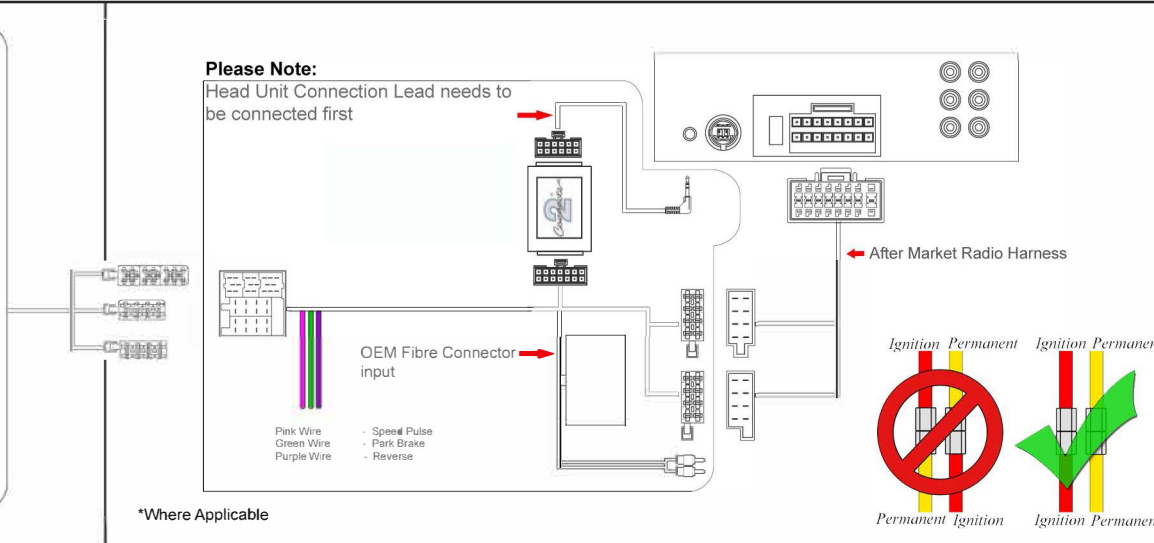

Installation Guide

Part No: CHPS3C Porsche Can-Bus Steering Wheel Control Interface

Steering Wheel Control Functions

Vehicle Compatibility

For Vehicle Compatibility visit <https://aerpro.com/CHPS3C>

* Note All Dates are guide lines only as specifications of vehicles change