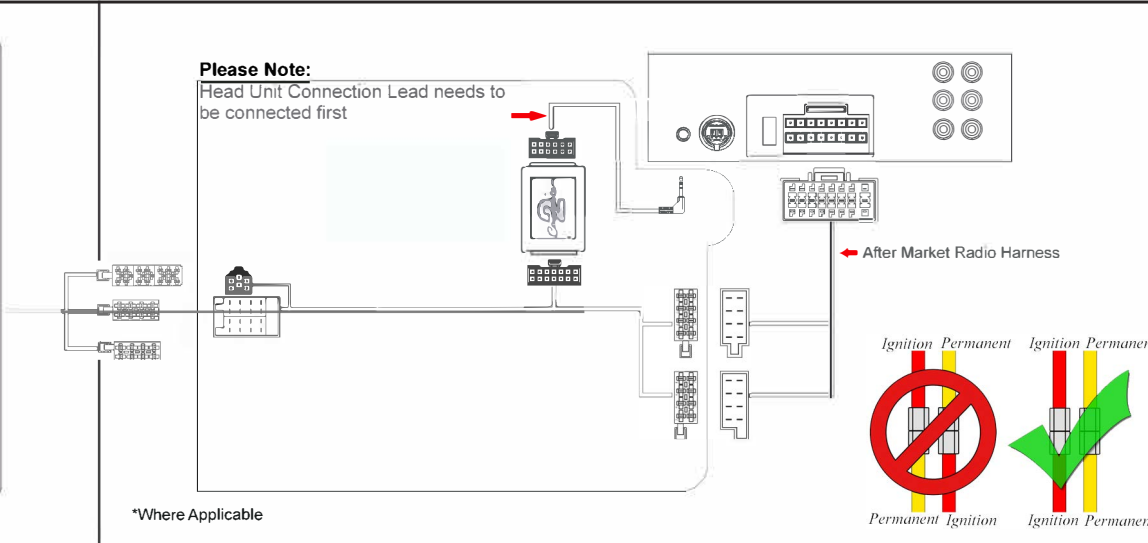

Installation Guide

Part No: CHRN7C Renault Steering Wheel Control Interface

Steering Wheel Control Functions

Vehicle Compatibility

For Vehicle Compatibility visit
<https://aerpro.com/CHRN7C>