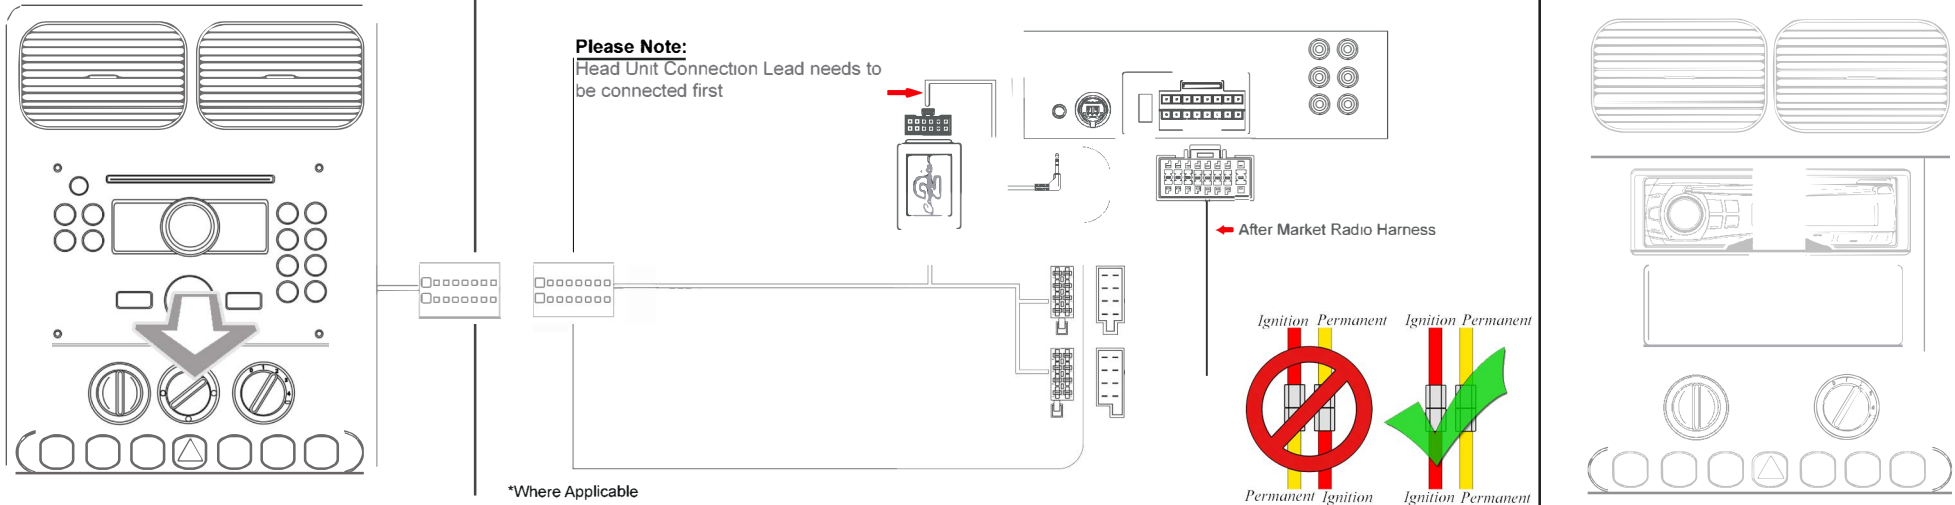

Installation Guide

Part No: CHSS4C SsangYong Steering Wheel Control Interface

Steering Wheel Control Functions

Vehicle Compatibility:

For Vehicle Compatibility visit <https://aerpro.com/CHSS4C>

Volume +

Volume -