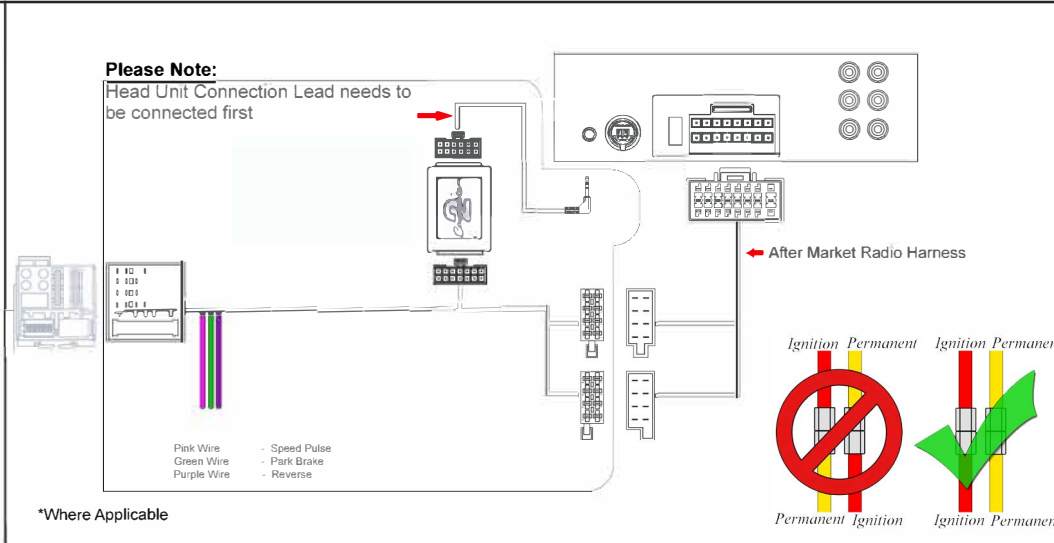

# Installation Guide

Part No: CHVW1C VW Can-Bus Steering Wheel Control Interface

## Steering Wheel Control Functions