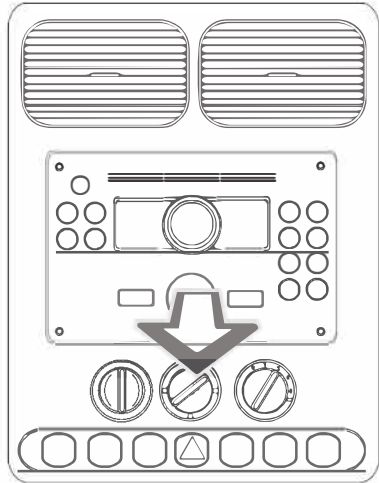

Installation Guide

Part No: CHVW4C

VW Can-Bus Steering Wheel Controls

Steering Wheel Control Functions

Vehicle Compatibility:

For Vehicle Compatibility visit <https://aerpro.com/CHVW4C>

Seek +

Seek -

Volume +

Volume -

Pick Up

Hang Up

* Note All Dates are guide lines only as specifications of vehicles chan