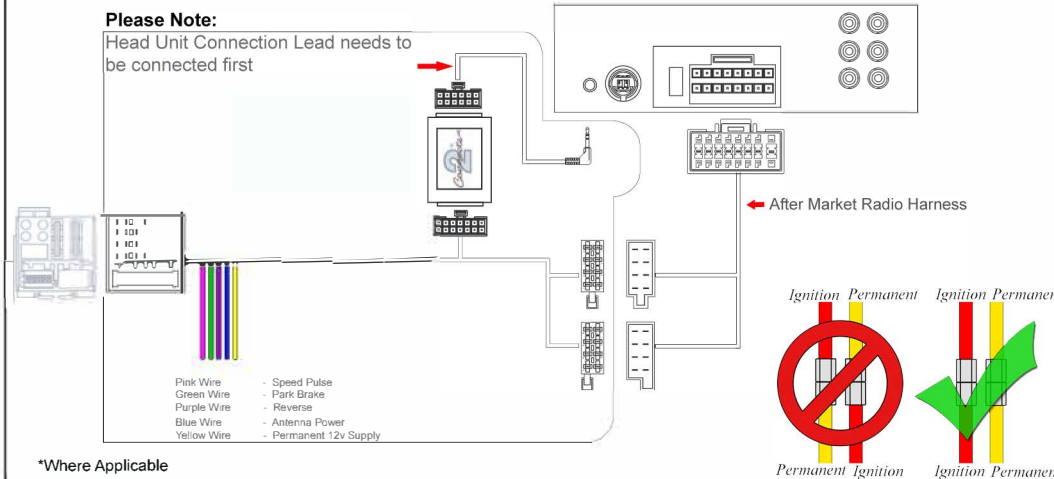

Installation Guide

Part No: CHVW4C

VW Can-Bus Steering Wheel Controls

Steering Wheel Control Functions

Vehicle Compatibility:

For Vehicle Compatibility visit <https://aerpro.com/CHVW4C>

Seek +

Seek -

Volume +

Volume -

Pick Up

Hang Up

* Note All Dates are guide lines only as specifications of vehicles chan