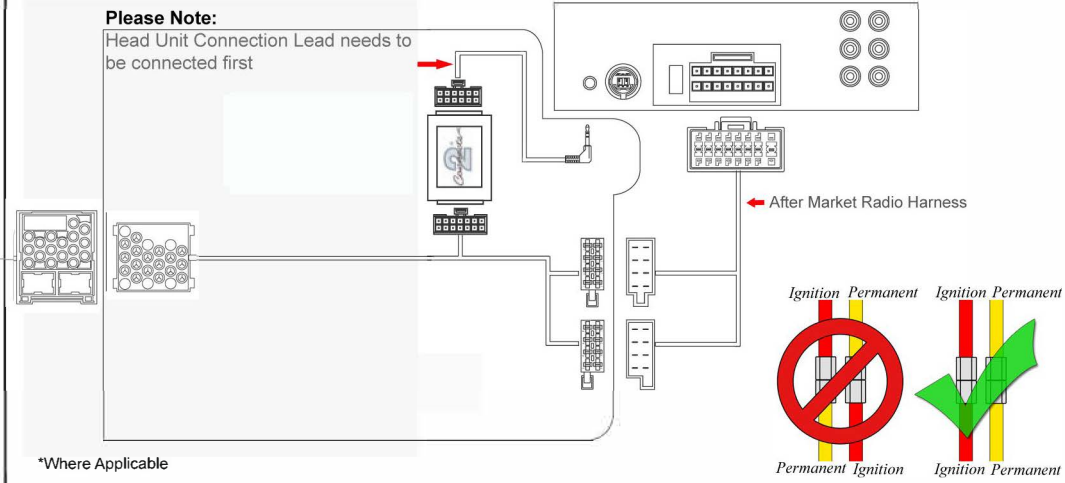

# Installation Guide

Part No: **FP8023K** BMW Steering Wheel Control Interface

## Steering Wheel Control Functions

Volume +

Volume -

Seek/Track+

Seek/Track-

Pick Up  
(If supported by head unit)

Hang Up  
(If supported by head unit)  
or Mute