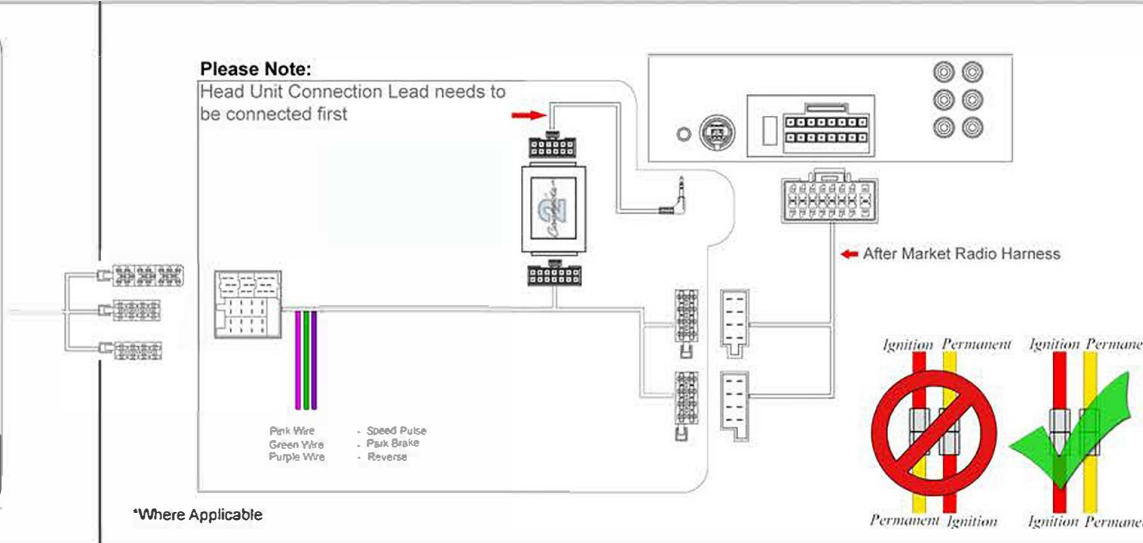

Installation Guide

Part No: **FP8133K** Iveco Can-Bus Steering Wheel Control Interface

Vehicle Compatibility:

For Vehicle Compatibility visit <https://aerpro.com/FP8133K>

Steering Wheel Control Functions