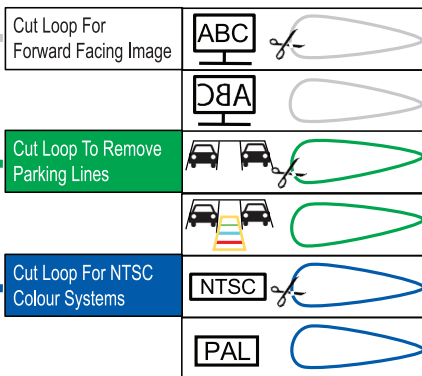

### INCLUSIONS:

Surface Mount Camera, 6M RCA Video Cable with Trigger  
and Camera Harness

# Wiring Diagram (Version 2 Loop System)

Loop options	Cut	Loop
● Video system	NTSC	PAL
● Parking Lines	None	With
● Image	Front	Mirror

**Note:** When cutting loop wires make sure power to the camera is turned off. For **CAN-BUS** vehicles you will require a Gator **GRCANFLT** CAN-BUS filter. (Sold separately).