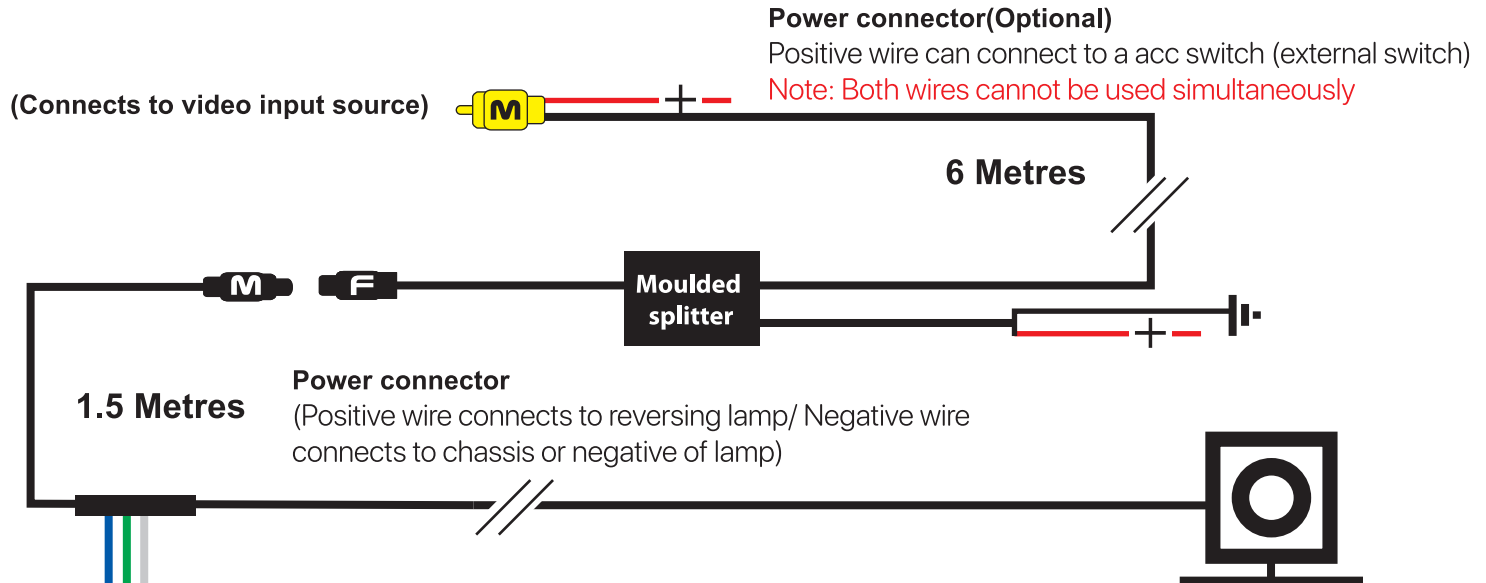

### INCLUSIONS:

Surface Mount Camera, 6M RCA Video Cable with Trigger  
and Camera Harness

# Wiring Diagram (Version 2 Loop System)

Loop options	Cut	Loop
● Video system	NTSC	PAL
● Parking Lines	None	With
● Image	Front	Mirror

**Note:** When cutting loop wires make sure power to the camera is turned off. For **CAN-BUS** vehicles you will require a Gator **GRCANFLT** CAN-BUS filter. (Sold separately).