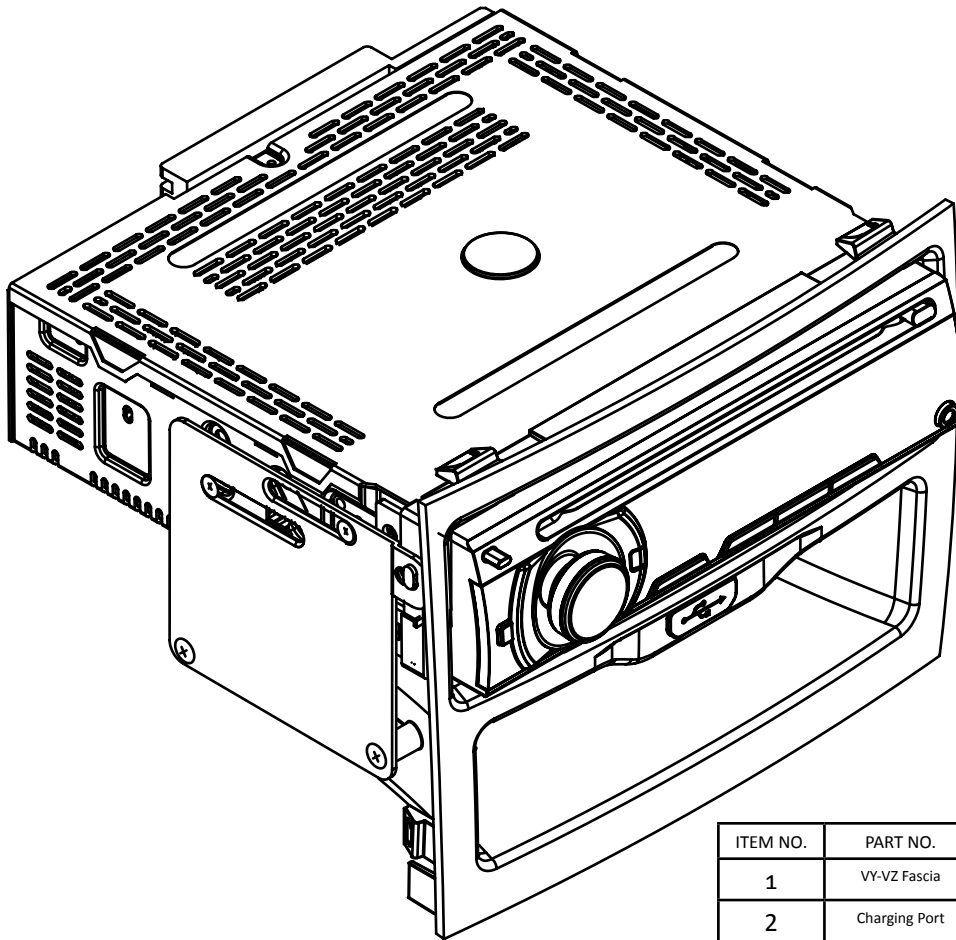

HOLDEN COMMODORE VY-VZ Single DIN Fascia

ITEM NO.	PART NO.	DESCRIPTION	QTY
1	VY-VZ Fascia	Provided in kit	1
2	Charging Port	Provided in kit	1
3	Fascia Brackets	Provided in kit	2
4	Fascia Screws	Provided in kit	4
5	Headunit Screws	Provided with headunit	4
6	Single-DIN Headunit	Customer Supplied	1