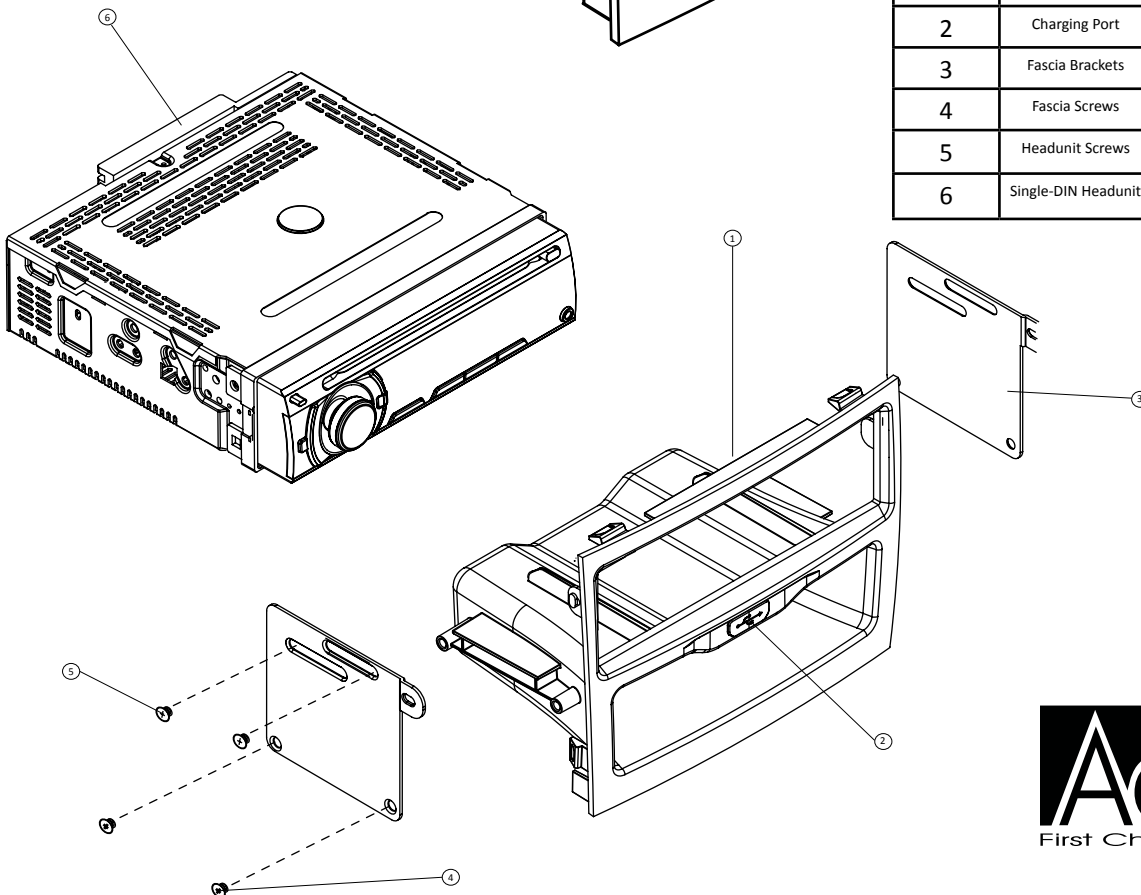

HOLDEN COMMODORE VY-VZ Single DIN Fascia

ITEM NO.	PART NO.	DESCRIPTION	QTY
1	VY-VZ Fascia	Provided in kit	1
2	Charging Port	Provided in kit	1
3	Fascia Brackets	Provided in kit	2
4	Fascia Screws	Provided in kit	4
5	Headunit Screws	Provided with headunit	4
6	Single-DIN Headunit	Customer Supplied	1